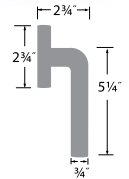

Juneau 28° Lever

- 32D Satin Stainless
- 26 Polished Chrome

PASSAGE	JU101
PRIVACY	JU102
DUMMY	JU100
HANDLESET TRIM	JU100-H

Oslo 28° Lever

- 32D Satin Stainless

PASSAGE	OS101
PRIVACY	OS102
DUMMY	OS100
HANDLESET TRIM	OS100-H