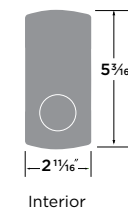

Electronic Deadbolt Round

- 15 Satin Nickel
- 11P Vintage Bronze

SINGLE CYLINDER DEADBOLT DK201-RD

Operates on four "AA" batteries, no hard wiring required
Warning light and sound to indicate low batteries
Optional auto locking function
One-time use code option
Entry codes can be four to six digits
Programmable up to ten entry codes
Single touch locking
Key operable
25 year mechanical and one year electronic warranty