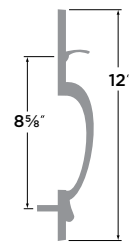

Coral Handleset

- 15 Satin Nickel
- 11P Vintage Bronze
- 3 Polished Brass

KEYED HANDLESET	CR507
DUMMY HANDLESET	CR500