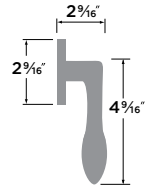

Sage Lever

- 15 Satin Nickel
- 11P Vintage Bronze

PASSAGE	SG101
PRIVACY	SG102
ENTRY	SG107
DUMMY	SG100
ENTRY-DEADBOLT COMBO	SG107/DB
HANDLESET INTERIOR TRIM	SG100-H