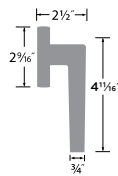

Basel 28° Lever

- 15 Satin Nickel

PASSAGE	BS101-28
PRIVACY	BS102-28
DUMMY	BS100-SQ
HANDLESET TRIM	BS100-HSQ