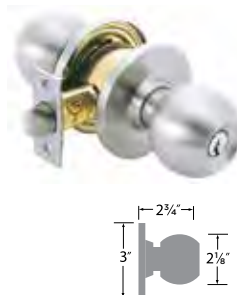

Jackson Cylindrical Lever Grade 2

26D Satin Chrome

PASSAGE	JK101
PRIVACY	JK102
DUMMY	JK100
ENTRY	JK107
STOREROOM	JK105
CLASSROOM	JK108

Jackson Tubular Lever Grade 2

26D Satin Chrome

PASSAGE	JK101-T
PRIVACY	JK102-T
DUMMY	JK100-T
ENTRY	JK107-T
STOREROOM	JK105-T
CLASSROOM	JK108-T

Cylindrical Knobset Grade 2

26D Satin Chrome

PASSAGE	GT101
PRIVACY	GT102
DUMMY	GT100
ENTRY	GT107
STOREROOM	GT105
CLASSROOM	GT108

Deadbolt Grade 2

26D Satin Chrome

SINGLE CYLINDER DEADBOLT DB301

Interconnect Lock Grade 2

Passage with Deadbolt

32D Satin Stainless

INTERCONNECT LOCK, PASSAGE IN301-CDR

More lever styles available upon request

Cedar HC Lever Grade 3

15 Satin Nickel

PASSAGE	CD101-HC
PRIVACY	CD102-HC
DUMMY	CD100-HC
ENTRY	CD 107-HC
ENTRY UL	CD 107-HC-UL

Commercial Door Closers Grade 1

ADJUSTABLE DOOR CLOSER SIZE 1-4	DC52G
ADJUSTABLE DOOR CLOSER With Hold-open arm	DC52G-HO
COVER FOR DOOR CLOSER	DC52G-CV

Panic Exit Device Grade 1

26D Satin Chrome

PANIC EXIT DEVICE	ED-7100
EXTERIOR TRIM LEVER, STOREROOM FUNCTION	ED-80SLS
EXTERIOR TRIM LEVER, CLASSROOM FUNCTION	ED-80CLS
EXIT TRIM CYLINDER AND CUP-PULL	ED-80NLS
EXTERIOR TRIM FLAT PLATE W/ STOREROOM CYLINDER	DC2PL
VERTICAL ROD	ED-7100-AV

Grab Bars

1 1/2" diameter

32D Satin Stainless

12" GRAB BAR	GBC2-12
18" GRAB BAR	GBC2-18
24" GRAB BAR	GBC2-24
30" GRAB BAR	GBC2-30
36" GRAB BAR	GBC2-36
42" GRAB BAR	GBC2-42
48" GRAB BAR	GBC2-48

Wall Bumper Stop

- 26D Satin Chrome
- 15 Satin Nickel
- 11P Vintage Bronze
- 32D Satin Stainless

WALL BUMPER STOP DS-W1