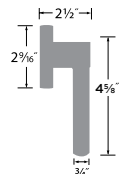

Hanover 28° Lever

- 32D Satin Stainless

PASSAGE	HV101-28
PRIVACY	HV102-28
DUMMY	HV100
HANDLESET TRIM	HV100-H

Marin Lever

- 15 Satin Nickel
- 26 Polished Chrome
- FBL Flat Black

PASSAGE	MR101
PRIVACY	MR102
ENTRY	MR107
DUMMY	MR100
HANDLESET TRIM	MR100-H