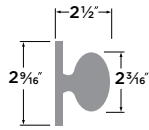

Juniper Knob

- 15 Satin Nickel
- FBL Flat Black
- 11P Vintage Bronze

PASSAGE	JN101
PRIVACY	JN102
ENTRY	JN107
DUMMY	JN100
HANDLESET INTERIOR TRIM	JN100-H