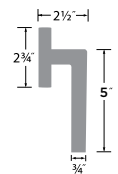

Hanover 28° Lever

- 32D Satin Stainless

PASSAGE	HV101-28
PRIVACY	HV102-28
DUMMY	HV100
HANDLESET TRIM	HV100-H