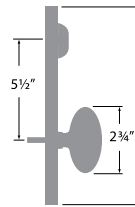

Slickrock Knob

■ 11P Vintage Bronze

PASSAGE SR101
PRIVACY SR102
ENTRY WITH DEADBOLT SR107
DUMMY SR100
DOUBLE DUMMY SR100-2