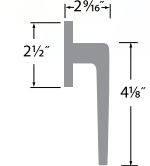

Cedar Lever

- 15 Satin Nickel
- 11P Vintage Bronze
- 3 Polished Brass
- 26 Polished Chrome

PASSAGE	CD101
PRIVACY	CD102
ENTRY	CD107
DUMMY	CD100
ENTRY-DEADBOLT COMBO	CD107/DB
HANDLESET INTERIOR TRIM	CD100-H

PRIVACY - PUSH BUTTON CD102-SL Available in 15 Satin Nickel only
ENTRY - PUSH BUTTON CD107-SL Available in 15 Satin Nickel only
STOREROOM - PUSH BUTTON CD105-SL Available in 15 Satin Nickel only

Arapaho Knob

- 15 Satin Nickel
- FBL Flat Black
- 11P Vintage Bronze
- 15A Antique Nickel

PASSAGE	AR101
PRIVACY	AR102
ENTRY	AR107
DUMMY	AR100
ENTRY-DEADBOLT COMBO	AR107/DB
HANDLESET INTERIOR TRIM	AR100-H