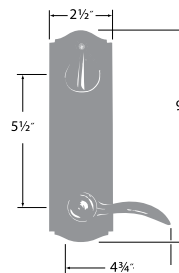

Sandstone Lever

■ 11P Vintage Bronze

PASSAGE SS101
PRIVACY SS102
ENTRY WITH DEADBOLT SS107
DUMMY SS100
DOUBLE DUMMY SS100-2