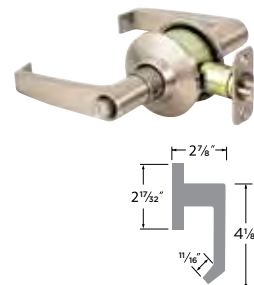

Passage with Deadbolt

32D Satin Stainless

INTERCONNECT LOCK, PASSAGE IN301-CDR

More lever styles available upon request

Cedar HC Lever Grade 3

15 Satin Nickel

PASSAGE	CD101-HC
PRIVACY	CD102-HC
DUMMY	CD100-HC
ENTRY	CD 107-HC
ENTRY UL	CD 107-HC-UL