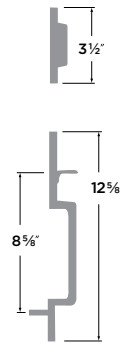

KEYED HANDLESET	SH507
DUMMY HANDLESET	SH500