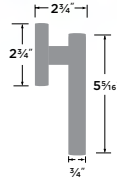

Juneau 28° Lever

- 32D Satin Stainless
- 26 Polished Chrome

PASSAGE	JU101
PRIVACY	JU102
DUMMY	JU100
HANDLESET TRIM	JU100-H

Oslo 28° Lever

- 32D Satin Stainless

PASSAGE	OS101
PRIVACY	OS102
DUMMY	OS100
HANDLESET TRIM	OS100-H