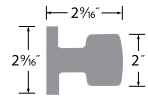

PASSAGE	BG101-SQ
PRIVACY	BG102-SQ
ENTRY	BG107-SQ
DUMMY	BG100-SQ
HANDLESET TRIM	BG100-HSQ