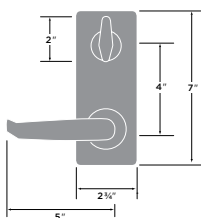

Passage with Deadbolt

32D Satin Stainless

INTERCONNECT LOCK, PASSAGE IN301-CDR

More lever styles available upon request

Cedar HC Lever Grade 3

15 Satin Nickel

PASSAGE	CD101-HC
PRIVACY	CD102-HC
DUMMY	CD100-HC
ENTRY	CD 107-HC
ENTRY UL	CD 107-HC-UL