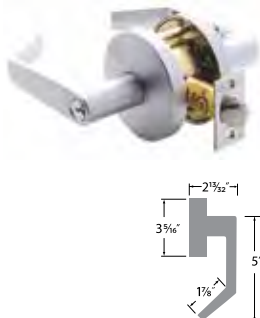

Jackson Cylindrical Lever Grade 2

26D Satin Chrome

PASSAGE	JK101
PRIVACY	JK102
DUMMY	JK100
ENTRY	JK107
STOREROOM	JK105
CLASSROOM	JK108

Jackson Tubular Lever Grade 2

26D Satin Chrome

PASSAGE	JK101-T
PRIVACY	JK102-T
DUMMY	JK100-T
ENTRY	JK107-T
STOREROOM	JK105-T
CLASSROOM	JK108-T