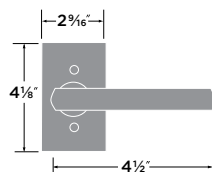

Turin Handleset

- 15 Satin Nickel
- 26 Polished Chrome
- FBL Flat Black

KEYED HANDLESET TN507
 DUMMY HANDLESET TN500

Logan Lever

- 11P Vintage Bronze
- NI Nickel
- FBL Flat Black
- SB Satin Brass

PASSAGE LN101
 PRIVACY LN102
 DUMMY LN100