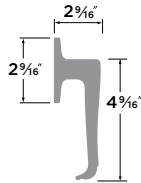

Helena Lever

- 15 Satin Nickel
- 11P Vintage Bronze

PASSAGE	HA101
PRIVACY	HA102
ENTRY	HA107
DUMMY	HA100
ENTRY-DEADBOLT COMBO	HA107/DB
HANDLESET INTERIOR TRIM	HA100-H