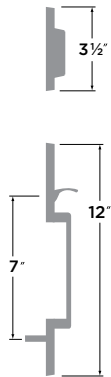

KEYED HANDLESET	KN507
DUMMY HANDLESET	KN500