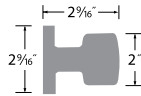

PASSAGE	BS101-SQ
PRIVACY	BS102-SQ
ENTRY	BS107-SQ
DUMMY	BS100-SQ
HANDLESET TRIM	BS100-HSQ

Bergen Knob

- 32D Satin Stainless
- 11P Vintage Bronze
- 26 Polished Chrome
- FBL Flat Black

PASSAGE	BG101
PRIVACY	BG102
ENTRY	BG107
DUMMY	BG100
HANDLESET TRIM	BG100-H