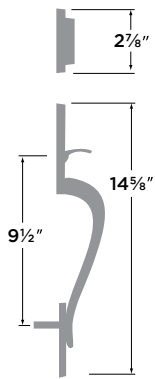

SURE-LOC DOOR HARDWARE

Madison Handleset

- 15 Satin Nickel
- 11P Vintage Bronze
- FBL Flat Black

KEYED HANDLESET MA507
DUMMY HANDLESET MA500