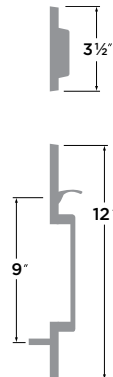

Coronado Handleset

- 15 Satin Nickel
- 11P Vintage Bronze

KEYED HANDLESET CN507
DUMMY HANDLESET CN500