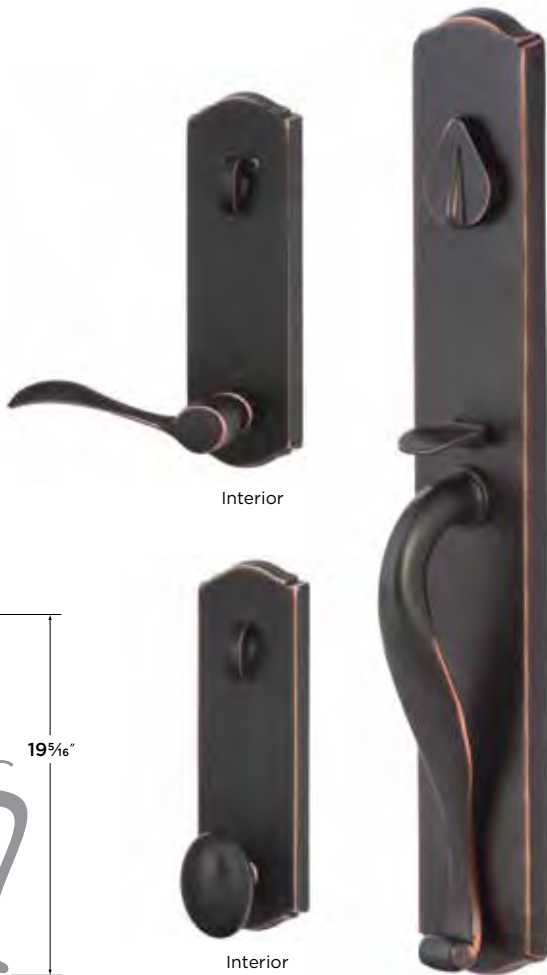

Ridgecrest Mountain is an elevated line of heavy-duty bronze hardware that is enhanced by its mountain contemporary design. Crafted with the finest materials, this hardware will add an impressive statement to any door.

Wasatch Handleset

Specify interior trim:
Sandstone Lever or Slickrock Knob

■ 11P Vintage Bronze

WASATCH HANDLESET SANDSTONE LEVER INTERIOR RIGHT HAND WS507-SSRH

WASATCH HANDLESET SANDSTONE LEVER INTERIOR LEFT HAND WS507-SSLH

WASATCH HANDLESET SLICKROCK KNOB INTERIOR WS507-SR

WASATCH DUMMY HANDLESET WS500

Slickrock Knob

■ 11P Vintage Bronze

PASSAGE SR101
PRIVACY SR102
ENTRY WITH DEADBOLT SR107
DUMMY SR100
DOUBLE DUMMY SR100-2

Sandstone Lever