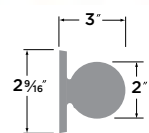

Tahoe Knob

- 11P Vintage Bronze
- 32D Satin Stainless
- 3 Polished Brass

PASSAGE	TA101
PRIVACY	TA102
ENTRY	TA107
DUMMY	TA100
ENTRY-DEADBOLT COMBO	TA107/DB
HANDLESET INTERIOR TRIM	TA100-H