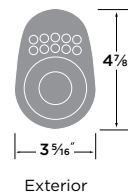

Electronic Deadbolt Round

- 15 Satin Nickel
- 11P Vintage Bronze

SINGLE CYLINDER DEADBOLT DK201-RD

Operates on four "AA" batteries, no hard wiring required
Warning light and sound to indicate low batteries
Optional auto locking function
One-time use code option
Entry codes can be four to six digits
Programmable up to ten entry codes
Single touch locking
Key operable
25 year mechanical and one year electronic warranty