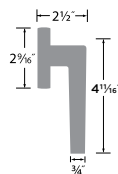

Basel Lever-Round

- 15 Satin Nickel
- 11P Vintage Bronze
- 26 Polished Chrome

PASSAGE	BS101-RD
PRIVACY	BS102-RD
ENTRY	BS107-RD
DUMMY	BS100-RD
HANDLESET TRIM	BS100-HRD