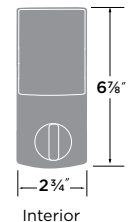

Operate from smart phone or computer with Z-Wave Plus Hub
 Operates on four AA batteries, no hard wiring required
 Warning light and sound to indicate low batteries
 Illuminated ten digit touchscreen | Entry codes can be four to eight digits
 Programmable up to 25 entry codes | Single-use user code options
 Vacation Mode-temporarily disables all user codes
 Optional random number input before user code to prevent fingerprint probing
 Automatic bolt throwing direction for LH or RH door swings
 Single touch locking | Optional auto locking function
 Key operable | 25 year mechanical and one year electronic warranty
 Fits doors 13/8" to 2" thick | Four-in-one adjustable latch
 Meets ANSI grade 2 standards | ANSI A156.25 compliant
 KW 6 pin cylinder, comes keyed with 5 pin cylinder
 Master and construction keyed capability | Temperature range -31° F to 150° F