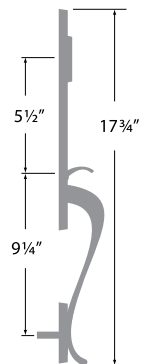

Solitude Handleset

- 15 Satin Nickel
- 11P Vintage Bronze
- 3 Polished Brass
- PVD Lifetime Brass

KEYED HANDLESET SL507
DUMMY HANDLESET SL500