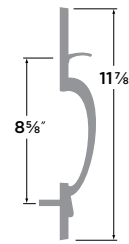

Alta Handleset

- 15 Satin Nickel
- FBL Flat Black
- 11P Vintage Bronze
- 3 Polished Brass
- 15A Antique Nickel
- 26 Polished Chrome
- PVD Lifetime Brass

KEYED HANDLESET	AT507
DUMMY HANDLESET	AT500