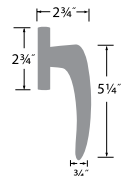

Basel 28° Lever

- 15 Satin Nickel

PASSAGE	BS101-28
PRIVACY	BS102-28
DUMMY	BS100-SQ
HANDLESET TRIM	BS100-HSQ

Torino 28° Lever

- 15 Satin Nickel
- 26 Polished Chrome

PASSAGE	TR101
PRIVACY	TR102
DUMMY	TR100
HANDLESET TRIM	TR100-H