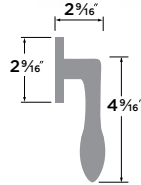

Snowbird Lever

- 15 Satin Nickel
- 11P Vintage Bronze
- FBL Flat Black

PASSAGE	SB101
PRIVACY	SB102
ENTRY	SB107
DUMMY	SB100
ENTRY-DEADBOLT COMBO	SB107/DB
HANDLESET INTERIOR TRIM	SB100-H