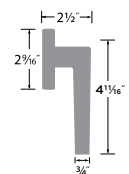

Basel Lever

- 15 Satin Nickel
- 11P Vintage Bronze
- 26 Polished Chrome
- FBL Flat Black

PASSAGE	BS101-SQ
PRIVACY	BS102-SQ
ENTRY	BS107-SQ
DUMMY	BS100-SQ
HANDLESET TRIM	BS100-HSQ