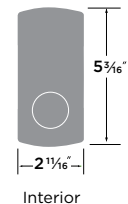

Electronic Deadbolt Modern

- 15 Satin Nickel
- FBL Flat Black
- 11P Vintage Bronze
- 26 Polished Chrome

SINGLE CYLINDER DEADBOLT DK201-MD

Operates on four "AA" batteries, no hard wiring required
Warning light and sound to indicate low batteries
Optional auto locking function
One-time use code option
Entry codes can be four to six digits
Programmable up to ten entry codes
Single touch locking
Key operable