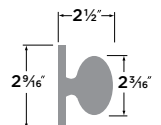

Durango Knob

- 15 Satin Nickel
- 11P Vintage Bronze
- 3 Polished Brass
- 15A Antique Nickel
- 26 Polished Chrome
- FBL Flat Black

PASSAGE	DU101
PRIVACY	DU102
ENTRY	DU107
DUMMY	DU100
ENTRY-DEADBOLT COMBO	DU107/DB
HANDLESET INTERIOR TRIM	DU100-H