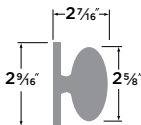

Snowbird Lever

- 15 Satin Nickel
- 11P Vintage Bronze
- FBL Flat Black

PASSAGE	SB101
PRIVACY	SB102
ENTRY	SB107
DUMMY	SB100
ENTRY-DEADBOLT COMBO	SB107/DB
HANDLESET INTERIOR TRIM	SB100-H

Sage Lever

- 15 Satin Nickel
- 11P Vintage Bronze

PASSAGE	SG101
PRIVACY	SG102
ENTRY	SG107
DUMMY	SG100
ENTRY-DEADBOLT COMBO	SG107/DB
HANDLESET INTERIOR TRIM	SG100-H

Helena Lever

- 15 Satin Nickel
- 11P Vintage Bronze

PASSAGE	HA101
PRIVACY	HA102
ENTRY	HA107
DUMMY	HA100
ENTRY-DEADBOLT COMBO	HA107/DB
HANDLESET INTERIOR TRIM	HA100-H

Cedar Lever

- 15 Satin Nickel
- 11P Vintage Bronze
- 3 Polished Brass
- 26 Polished Chrome

PASSAGE	CD101
PRIVACY	CD102
ENTRY	CD107
DUMMY	CD100
ENTRY-DEADBOLT COMBO	CD107/DB
HANDLESET INTERIOR TRIM	CD100-H

PRIVACY - PUSH BUTTON CD102-SL Available in 15 Satin Nickel only
ENTRY - PUSH BUTTON CD107-SL Available in 15 Satin Nickel only
STOREROOM - PUSH BUTTON CD105-SL Available in 15 Satin Nickel only

Arapaho Knob

- 15 Satin Nickel
- FBL Flat Black
- 11P Vintage Bronze
- 15A Antique Nickel

PASSAGE	AR101
PRIVACY	AR102
ENTRY	AR107
DUMMY	AR100
ENTRY-DEADBOLT COMBO	AR107/DB
HANDLESET INTERIOR TRIM	AR100-H

Durango Knob

- 15 Satin Nickel
- 11P Vintage Bronze
- 3 Polished Brass
- 15A Antique Nickel
- 26 Polished Chrome
- FBL Flat Black

PASSAGE	DU101
PRIVACY	DU102
ENTRY	DU107
DUMMY	DU100
ENTRY-DEADBOLT COMBO	DU107/DB
HANDLESET INTERIOR TRIM	DU100-H