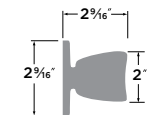

Tulip Knob

- 32D Satin Stainless
- 3 Polished Brass

PASSAGE	TL101
PRIVACY	TL102
ENTRY	TL107
DUMMY	TL100