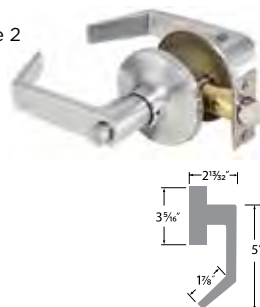

Jackson Cylindrical Lever Grade 2

26D Satin Chrome

PASSAGE	JK101
PRIVACY	JK102
DUMMY	JK100
ENTRY	JK107
STOREROOM	JK105
CLASSROOM	JK108

Jackson Tubular Lever Grade 2

26D Satin Chrome

PASSAGE	JK101-T
PRIVACY	JK102-T
DUMMY	JK100-T
ENTRY	JK107-T
STOREROOM	JK105-T
CLASSROOM	JK108-T