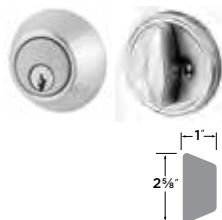

Cylindrical Knobset Grade 2

26D Satin Chrome

PASSAGE	GT101
PRIVACY	GT102
DUMMY	GT100
ENTRY	GT107
STOREROOM	GT105
CLASSROOM	GT108

Deadbolt Grade 2

26D Satin Chrome

SINGLE CYLINDER DEADBOLT DB301

Interconnect Lock Grade 2